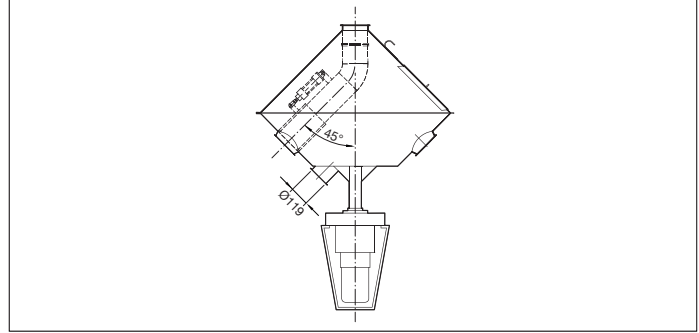

**BAHU Rotary distributor heads 45° - not dust tight**

**BAHU Rotary distributor heads 45° - not dust tight**

The rotary distributor heads have a mechanical sliding pipe contact pressure exerted by compression springs to distribute the load in different directions.

**Material**

3.00 mm powder coated black steel in RAL 7032.  
Electrostatically conductive and food-safe powder coating thickness of 30 to 60 µm.  
Temperature resistance up to +80°C.

**Type**

Rolled and welded sheets with RII-T2 flange connections.  
Upper part with an inspection door and 3 lifting eyes,  
Lower part with 4 support brackets,  
Gear motor 230-400 V AC, 50-60 Hz, with inductive limit switches 10-36 V DC.

**!** Dimensions on request