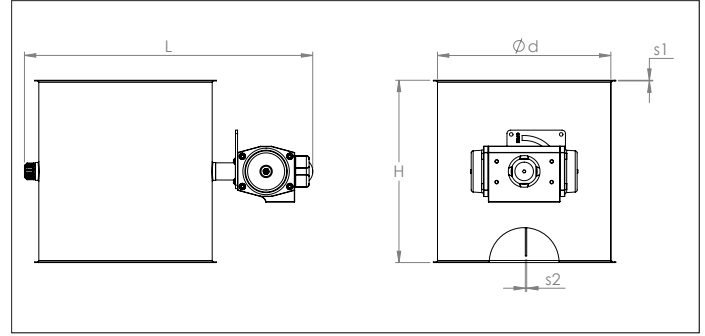

AADK Pneumatic throttle valves without seal

AADK Pneumatic throttle valves without seal

Longitudinally stitch-welded throttle valves with a material thickness of 1 mm with an inner blade with a material thickness of 3 mm for use in overpressure, under-pressure and pressureless systems.

The change in direction of the blade is operated by a pneumatic rotating actuator connected to a monostable 5/2 NAMUR solenoid valve.

Axle seals are used to the valve blade for better airtightness.

Material

Sendzimir galvanized DX51 DZ 275 MAC.

Type

Rolled sheets, stitch-welded, with 6 mm edges for lock rings. Provided with pneumatic cylinder and solenoid valve.

Options

- execution without seal
- other diameters
- other sheet thicknesses depending on diameter and length
- other types of actuator (ATEX)
- position indicator
- other types of edges or connections