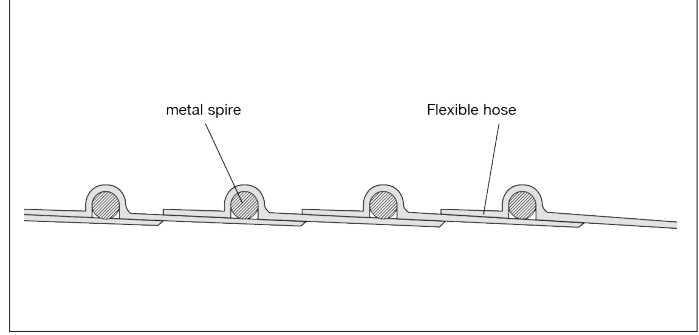

Flexible hose FAAB - Fairflex "R" multipurpose PU

Flexible hose FAAB Fairflex "R"

Light and very flexible spiral polyurethane hoses with spring steel spiral.

The use of a hose reduction or hose connector with a hose ring is highly recommended to connect to the installation.

Material

Polyether-polyurethane

Color

Transparent

Standard lengths

3, 6 and 10 meters
(minimum 3 Meters)

Temperature range

-40 °C up to +100 °C