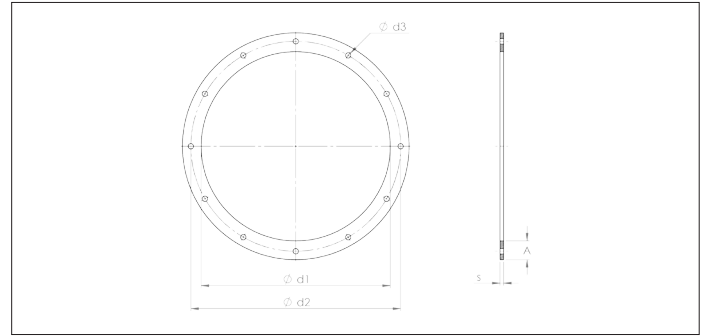

**DIN Reihe 3 (R3) flanges GABD**

**DIN Reihe 3 (R3) flanges GABD**

Galvanized flanges according to the DIN 24154 standard for the assembly of different ducting components. Model Reihe 3 (R3).

! Make sure the edges of the components are large enough to hold the flange.