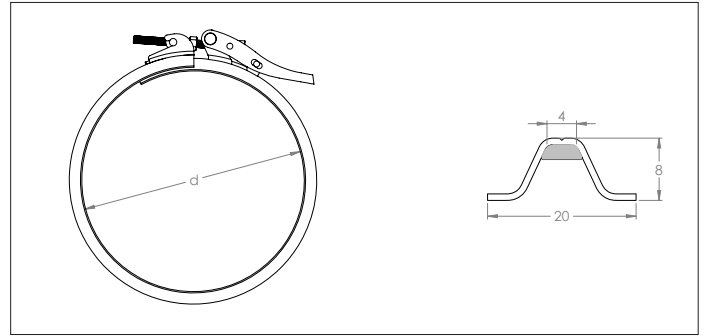

Slim rapid lock rings with foam insert GAAD

Slim rapid lock ring with foam insert GAAD

Rings with integrated foam insert and adjustable handle.

From Ø 80 up to Ø 140 mm with adjustable handle and hinge. (*)
From Ø 150 mm, it is supplied without hinge and with an adjustable handle.

! For assembly of ducting from 0.75 mm up to 1.25 mm.

Material

Galvanized steel with foam insert

Options

- Other diameters

Model with handle & hinge (*)

Ø	Code	Ød mm	Weight kg
80*	GAAD000001	81.5	0.07
100*	GAAD000002	101.5	0.09
120*	GAAD000003	121.5	0.11
125*	GAAD000019	126.5	0.11
140*	GAAD000004	141.5	0.12
150	GAAD000005	151.5	0.13
160	GAAD000006	161.5	0.13
180	GAAD000007	181.5	0.14
200	GAAD000008	201.5	0.15
225	GAAD000009	226.5	0.15
250	GAAD000010	251.5	0.16
280	GAAD000021	276.5	0.17
300	GAAD000011	301.5	0.18
315	GAAD000012	316.5	0.19
350	GAAD000013	351.5	0.23
400	GAAD000014	401.5	0.25
450	GAAD000015	451.5	0.28
500	GAAD000016	501.5	0.30
550	GAAD000017	551.5	0.33
600	GAAD000018	601.5	0.36